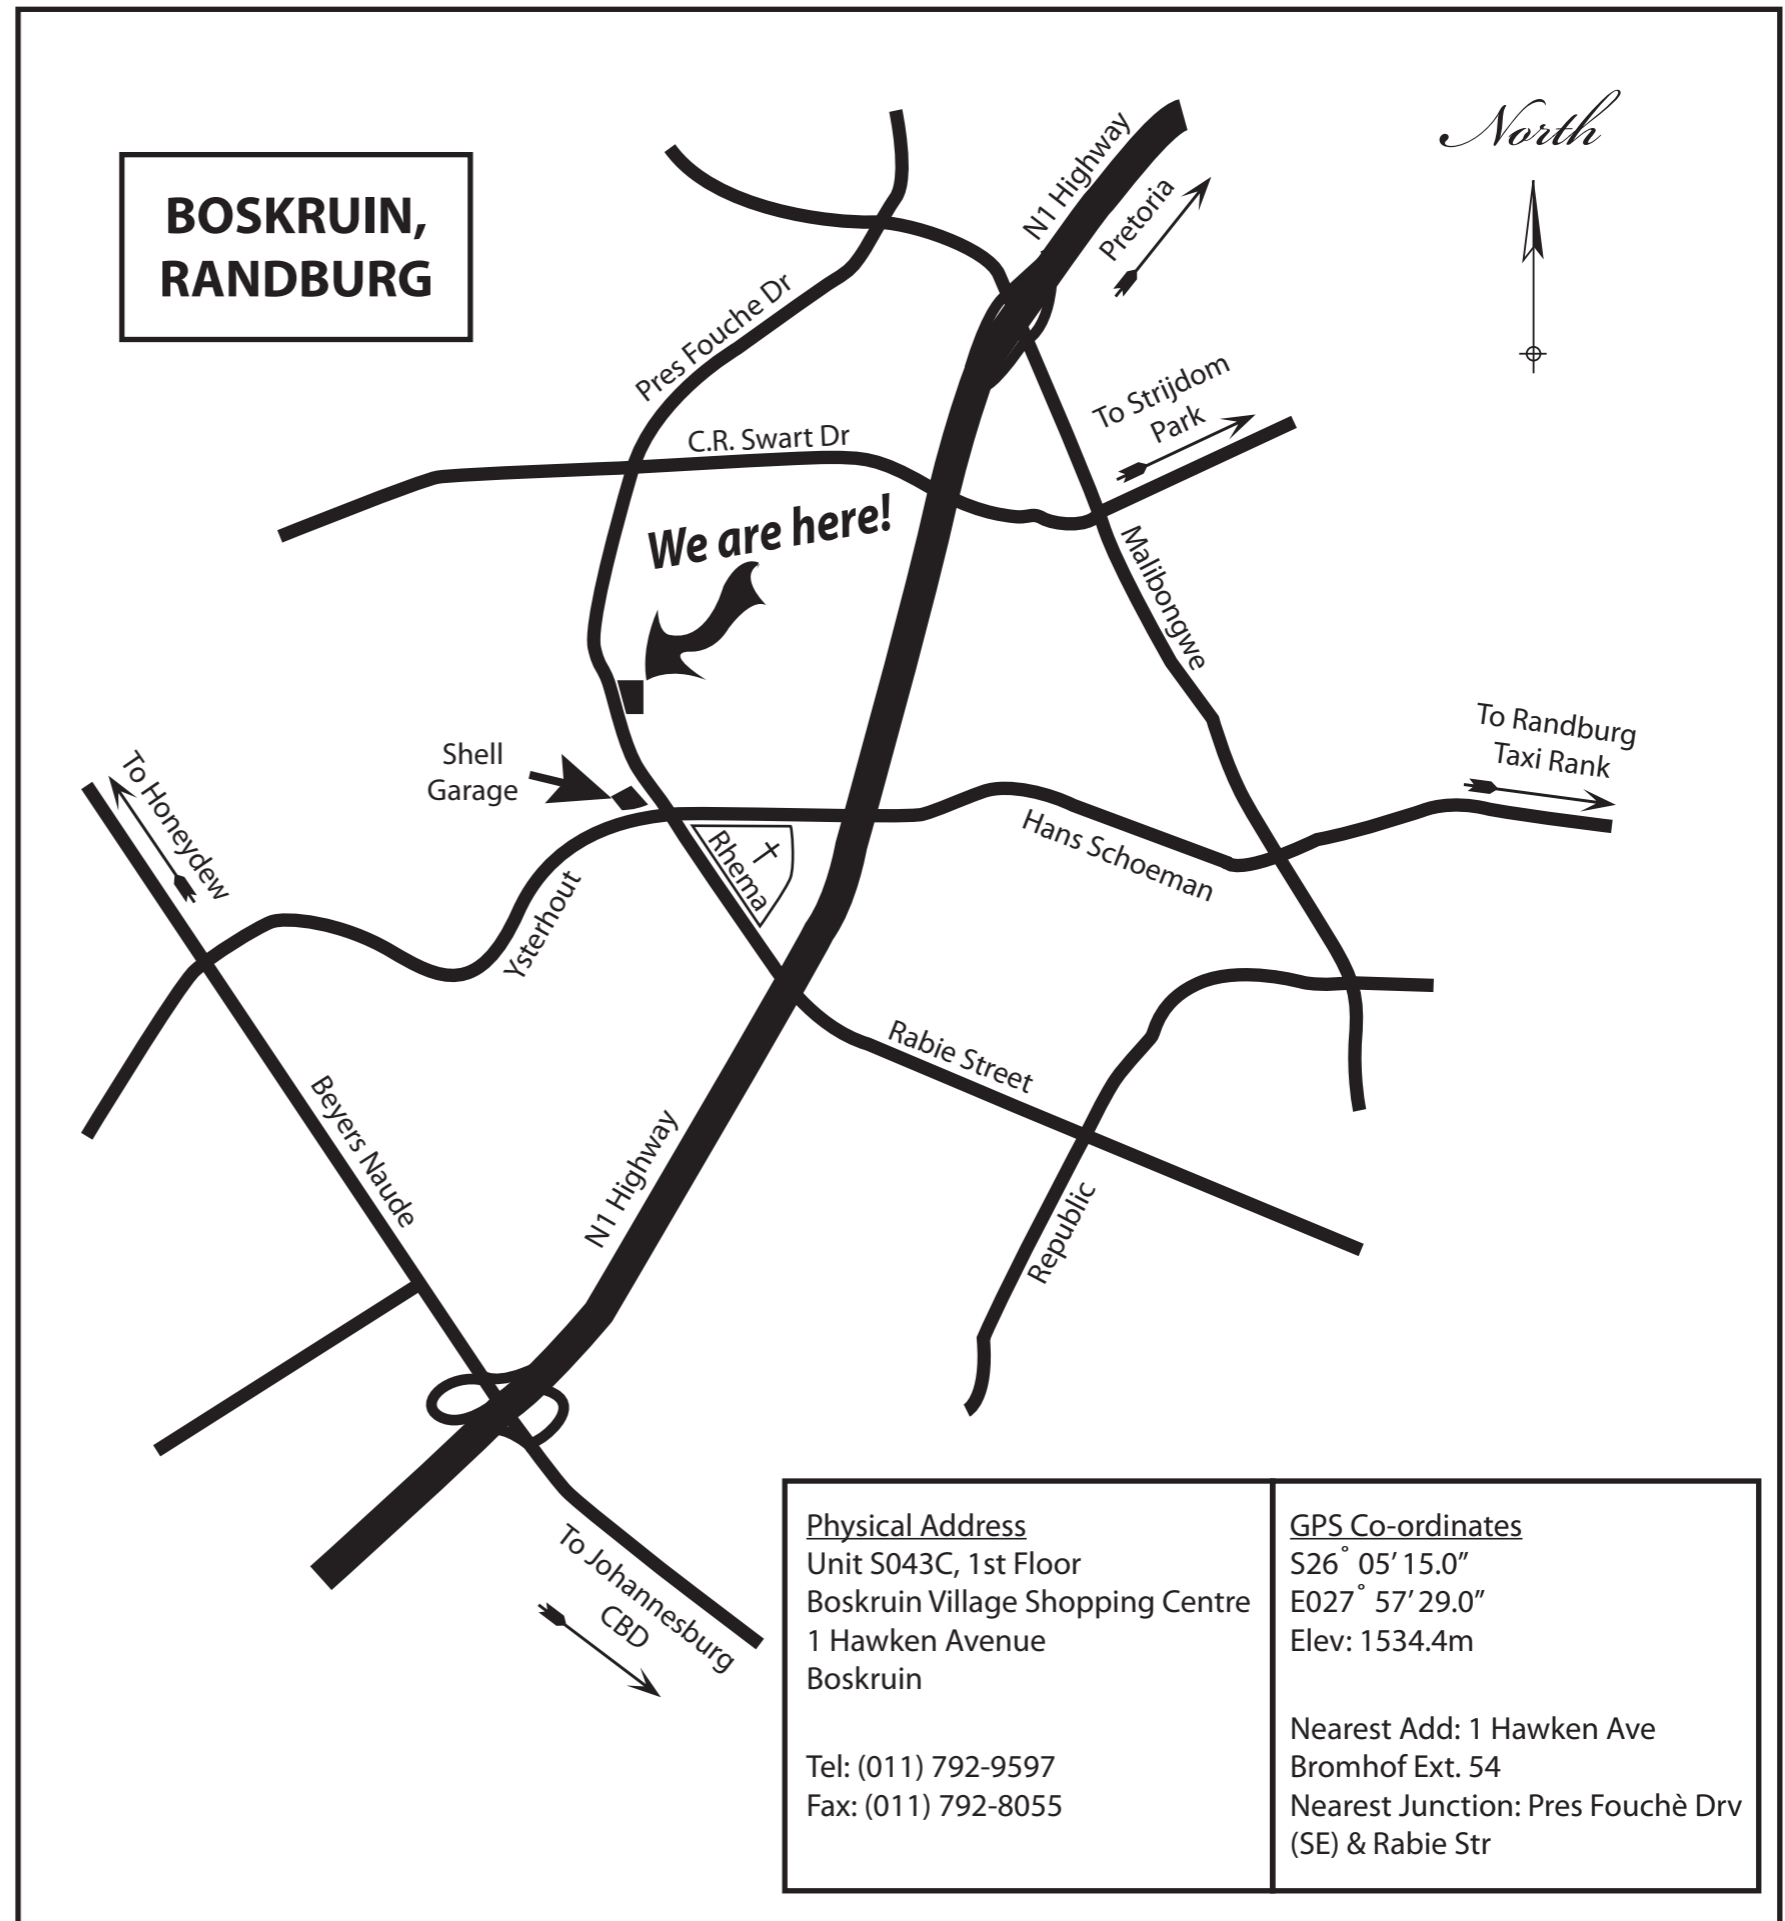

COMPULINK BUSINESS SYSTEMS DIRECTIONS

Directions to Compulink Business Systems Training Centre:

The course will be held at **the Boskruin Village Shopping Centre, in Boskruin, Randburg.**
Please read these directions carefully:

FROM N1 HIGHWAY

Take Beyers Naude off-ramp.

Turn into Beyers Naudé (formerly D F Malan) travelling (West) away from Johannesburg towards Honeydew.

• At 3rd robot after the N1 highway intersection (with Lifestyle Garden Pavilion on your far right hand side) turn Right into Ysterhout

- Follow Ysterhout until it becomes Hans Schoeman
- Turn Left at the Shell Garage into Pres. Fouchè
- The Shopping Centre is on your Right hand side

We are situated above the 'Mug and Bean' restaurant

Take the stairs just to the right of the Woolworths

The entrance is at the far end of the corridor

FROM JOHANNESBURG

Get on to Beyers Naudé (formerly D F Malan) travelling West. Pass through Blackheath, Cresta, Windsor and cross over the N1 highway. Then follow directions given above.

FROM PRETORIA

Take the malibongwe turn-off and turn Right onto Malibongwe, Turn Left at the 3rd set of Robots into Pres. Fouchè Drv. Carry on down the road for approximately 1.5km. The Boskruin Village Shopping Centre is on your Left hand side.

COMPULINK
BUSINESS SYSTEMS Reg no: 1987/016707/23

<u>Physical Address</u> Unit S043C, 1st Floor Boskruin Village Shopping Centre 1 Hawken Avenue Boskruin Tel: (011) 792-9597 Fax: (011) 792-8055	<u>GPS Co-ordinates</u> S26° 05' 15.0" E027° 57' 29.0" Elev: 1534.4m Nearest Add: 1 Hawken Ave Bromhof Ext. 54 Nearest Junction: Pres Fouchè Drv (SE) & Rabie Str